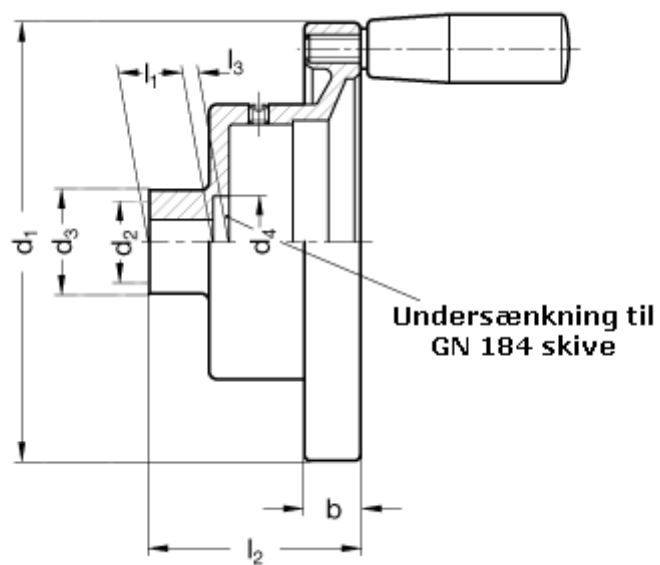

Article number: 20589314

Description: E+G Disc handwheel
GN 323.8-160-K14-R

Measures

$b = 18$	$l_4 = 18$
$d_1 = 160$	
$d_2 = 14$	
$d_3 = 36$	
$d_4 = 29$	
$l_1 = 20$	
$l_2 = 67$	
$l_3 = 4$	